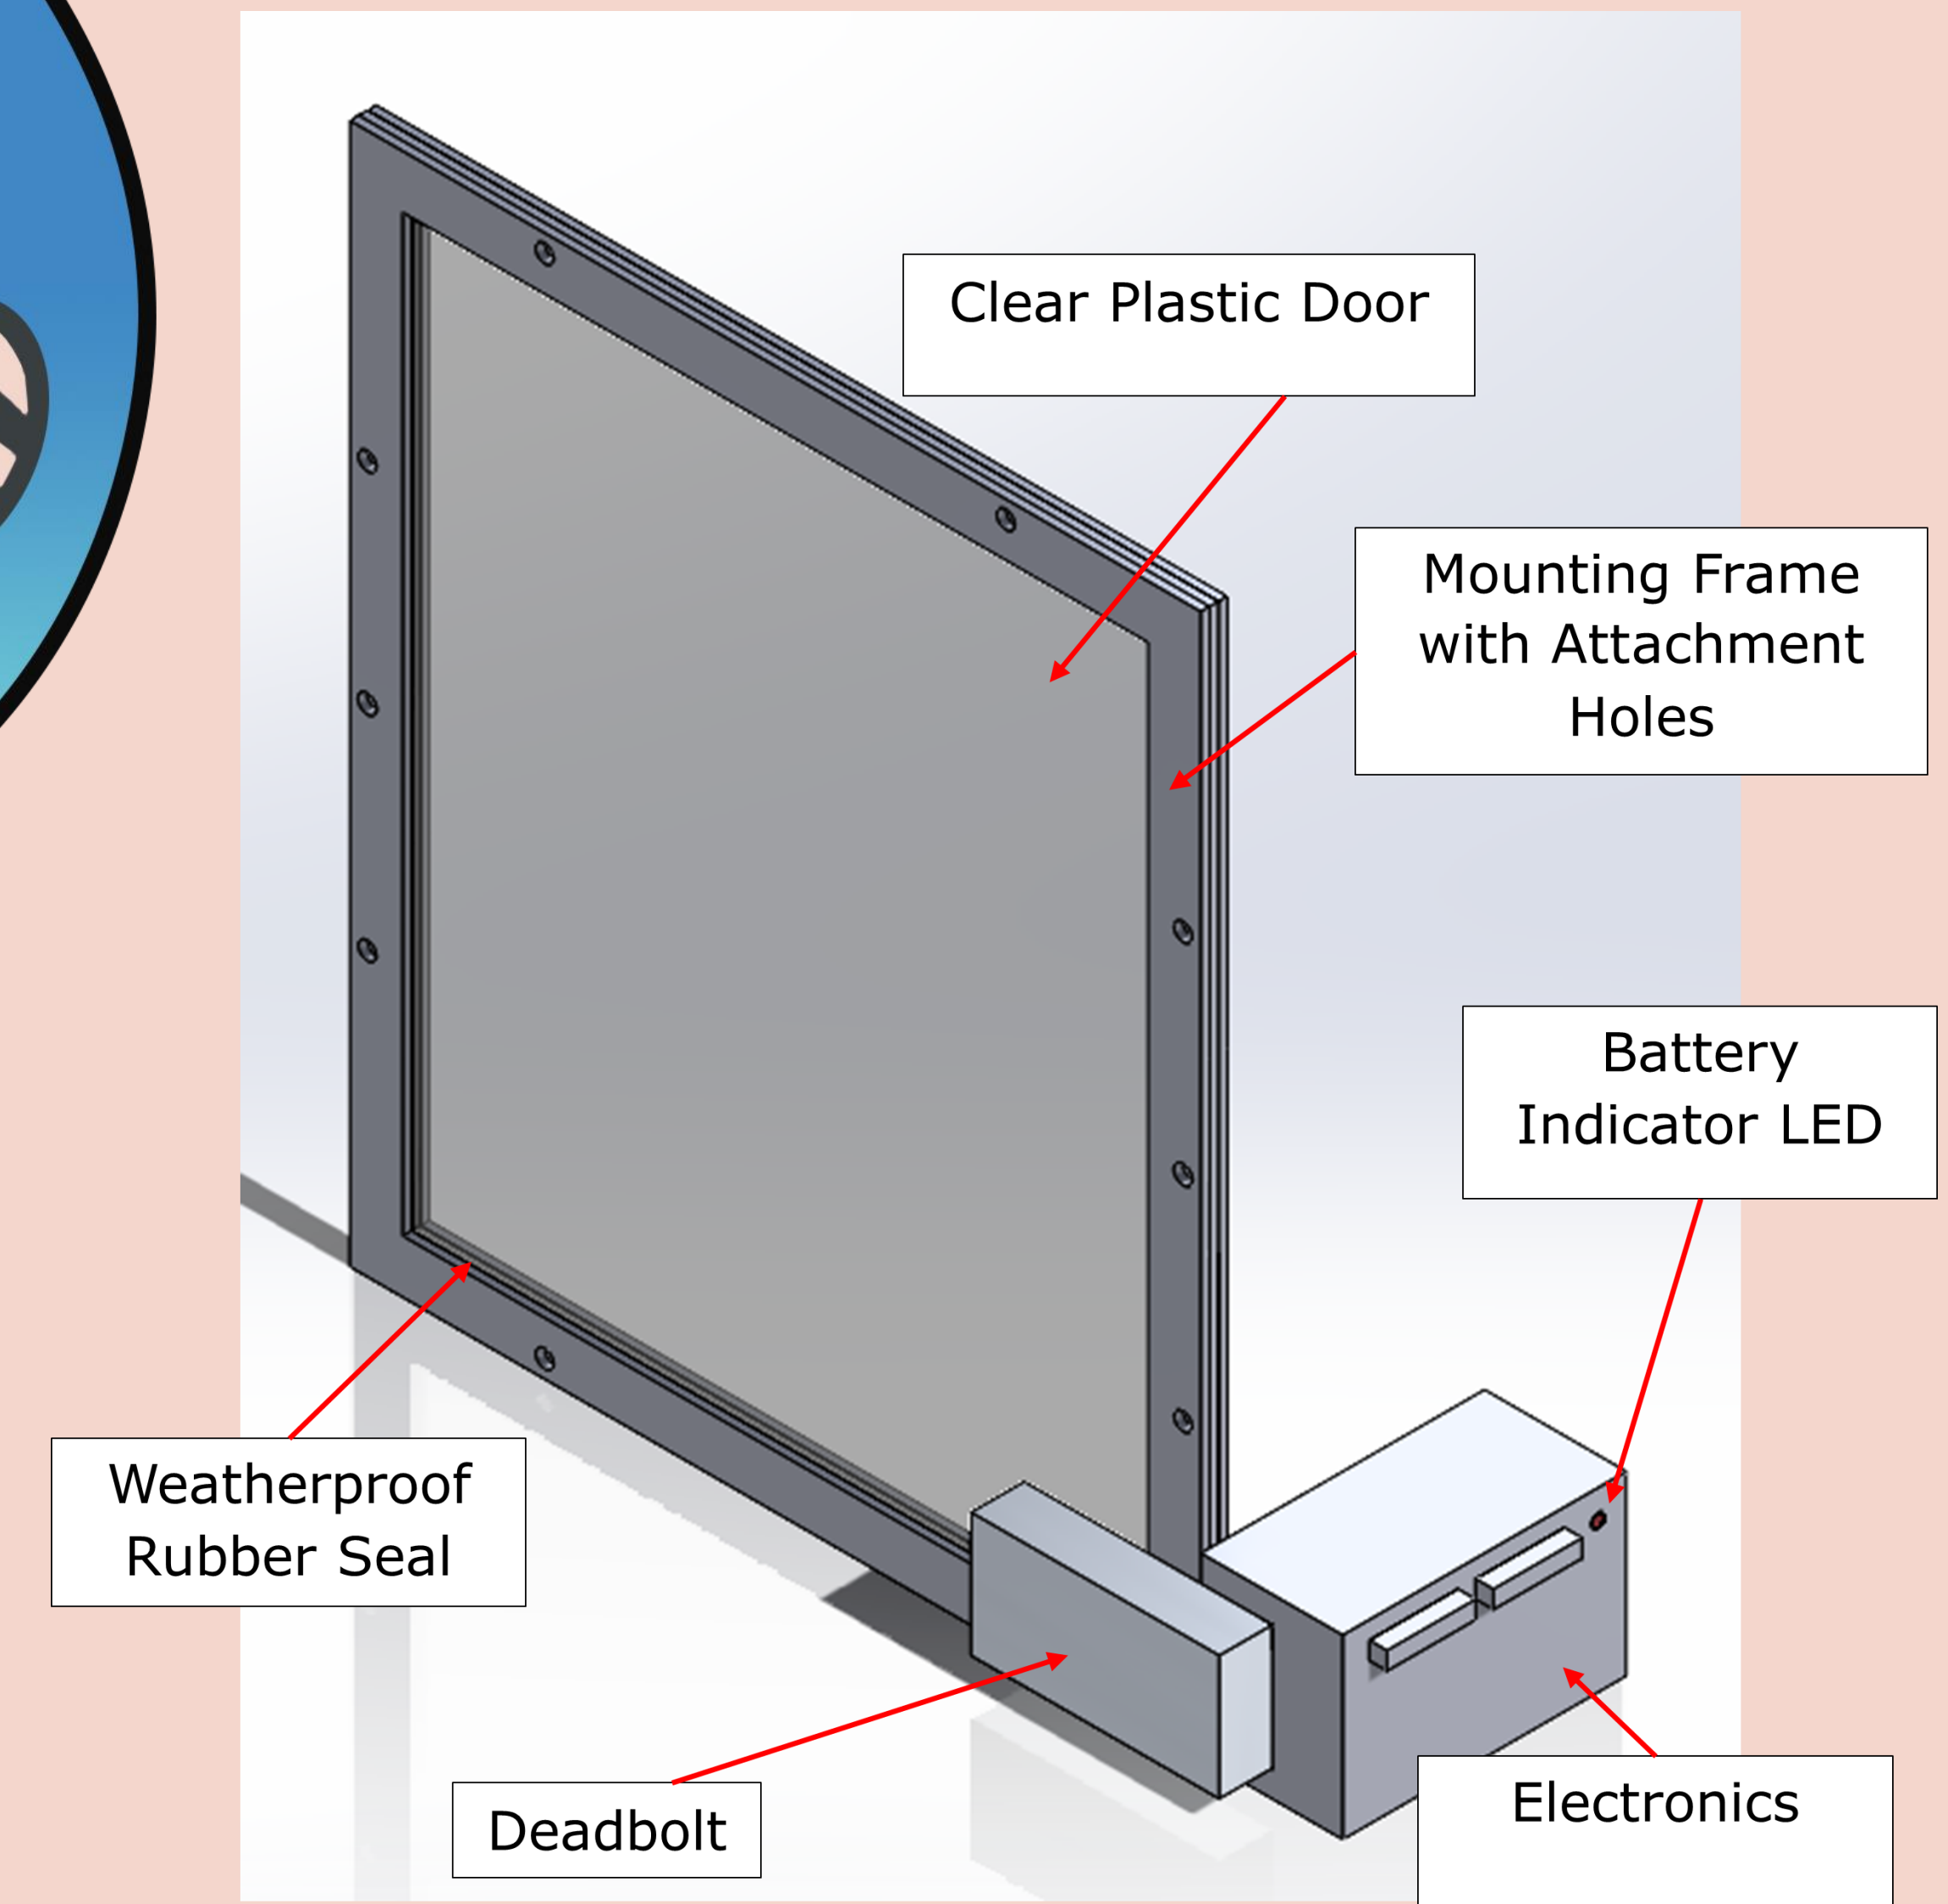

# BREAKOUT BUDDY

Keep your furry friend safe!

- An **innovative** smart safe pet door
- **Seamlessly** integrates into your home's smoke alarm system
- **Swift** and **automatic** release for your dog in the event of a fire or carbon monoxide emergency.
- **Wireless connectivity** to your smoke alarm
- **Convenient** manual controls for everyday use.
- Give your pet the **freedom** they deserve while providing you **peace of mind** with the Breakout Buddy!

Target Market: 65.1M  
 Percent Capture: ~1%  
 Cumulative Sales in 3 years: \$4.65m

**\$125.00**

FEATURE	FUNCTION	BENEFITS
Door Size Options	Available to work with different sizes to accommodate various dog breeds and sizes	Multiple size solution for different pets needs
User-friendly interface	Simple controls and setting up and using the product	Enhanced user experience, easy for pet owners to use the product effectively
Battery-level indicator	Red Light shows battery level and that notifies the owner the battery needs to be changed	Timely replacement notification, avoiding unexpected lockouts
Manual override	Provides the option for manual override unlocking when the owner wants their pet out	Adds an additional layer of safety by alerting owners to potential danger
Fire Detection System	Wireless connects to fire alarm and detects when there is an emergency	Facilitates a quick and safe evacuation during emergencies
Material	Doggy door is made of canine composite (acrylic alloy) and aluminum frame (long lasting)	Durable and rust resistant material for the longevity of the product