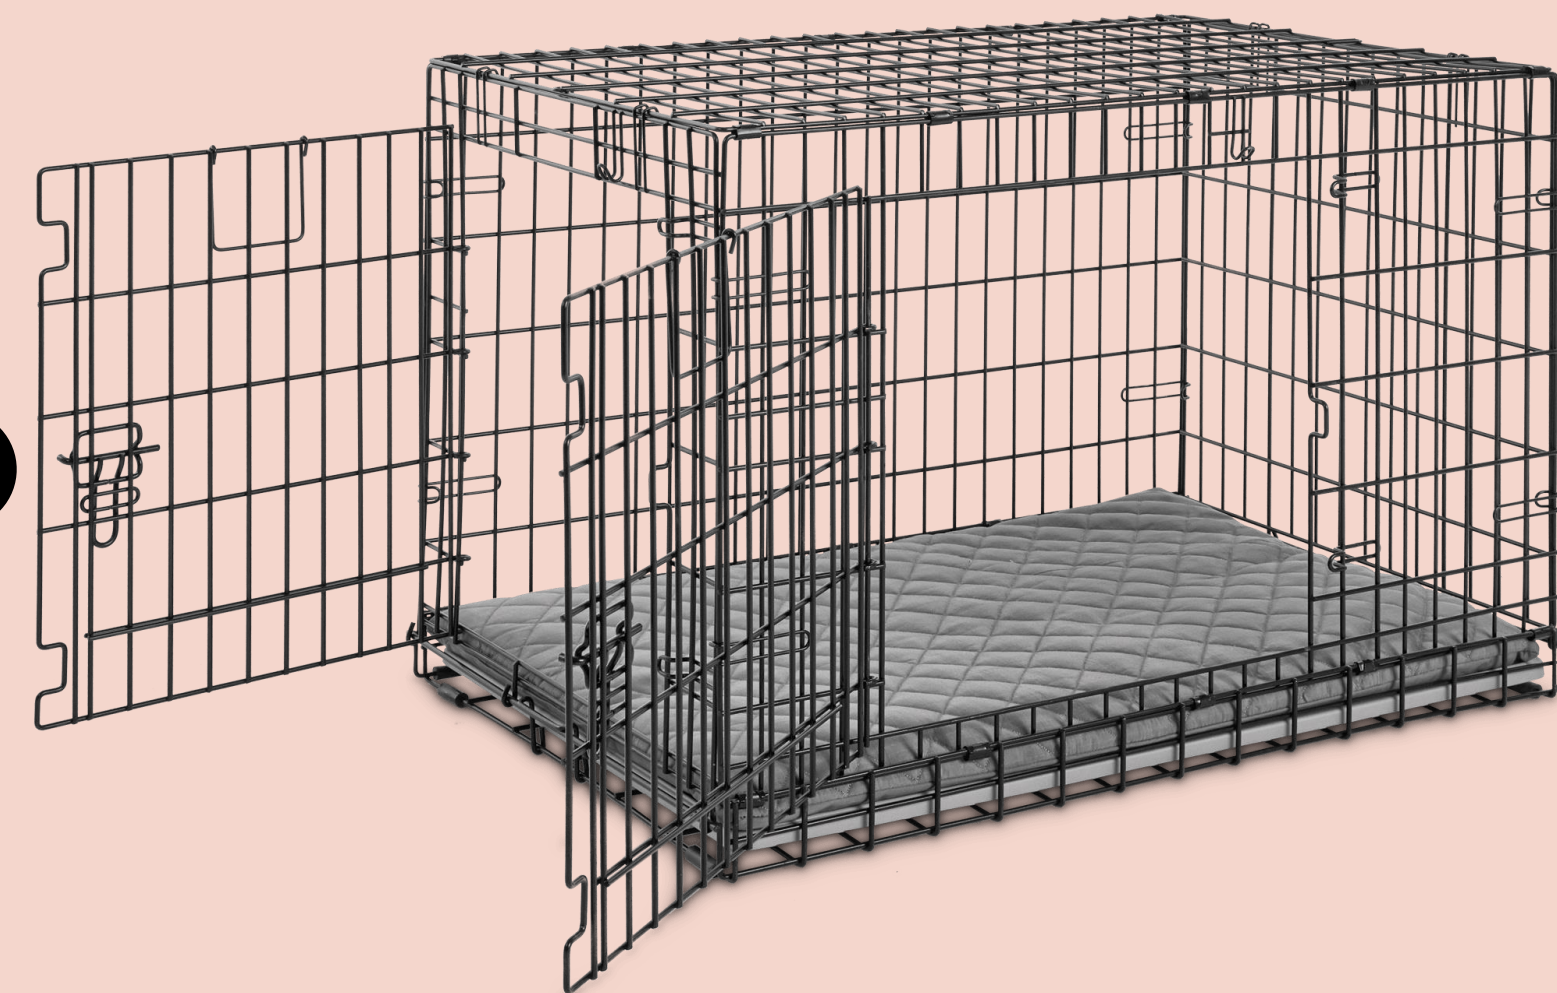

# BREAKOUT BUDDY

Keep your furry friend safe!

- An **innovative** smart safe pet door
- **Seamlessly** integrates into your home's smoke alarm system
- **Swift** and **automatic** release for your dog in the event of a fire or carbon monoxide emergency.
- **Wireless connectivity** to your smoke alarm
- **Convenient** manual controls for everyday use.
- Give your pet the **freedom** they deserve while providing you **peace of mind** with the Breakout Buddy!

Target Market: 65.1M  
 Percent Capture: ~1%  
 Cumulative Sales in 3 years: \$4.65m

**\$125.00**

FEATURE	FUNCTION	BENEFITS
Door Size Options	Available to work with different sizes to accommodate various dog breeds and sizes	Multiple size solution for different pets needs
User-friendly interface	Simple controls and setting up and using the product	Enhanced user experience, easy for pet owners to use the product effectively
Battery-level indicator	Red Light shows battery level and that notifies the owner the battery needs to be changed	Timely replacement notification, avoiding unexpected lockouts
Manual override	Provides the option for manual override unlocking when the owner wants their pet out	Adds an additional layer of safety by alerting owners to potential danger
Fire Detection System	Wireless connects to fire alarm and detects when there is an emergency	Facilitates a quick and safe evacuation during emergencies
Material	Doggy door is made of canine composite (acrylic alloy) and aluminum frame (long lasting)	Durable and rust resistant material for the longevity of the product