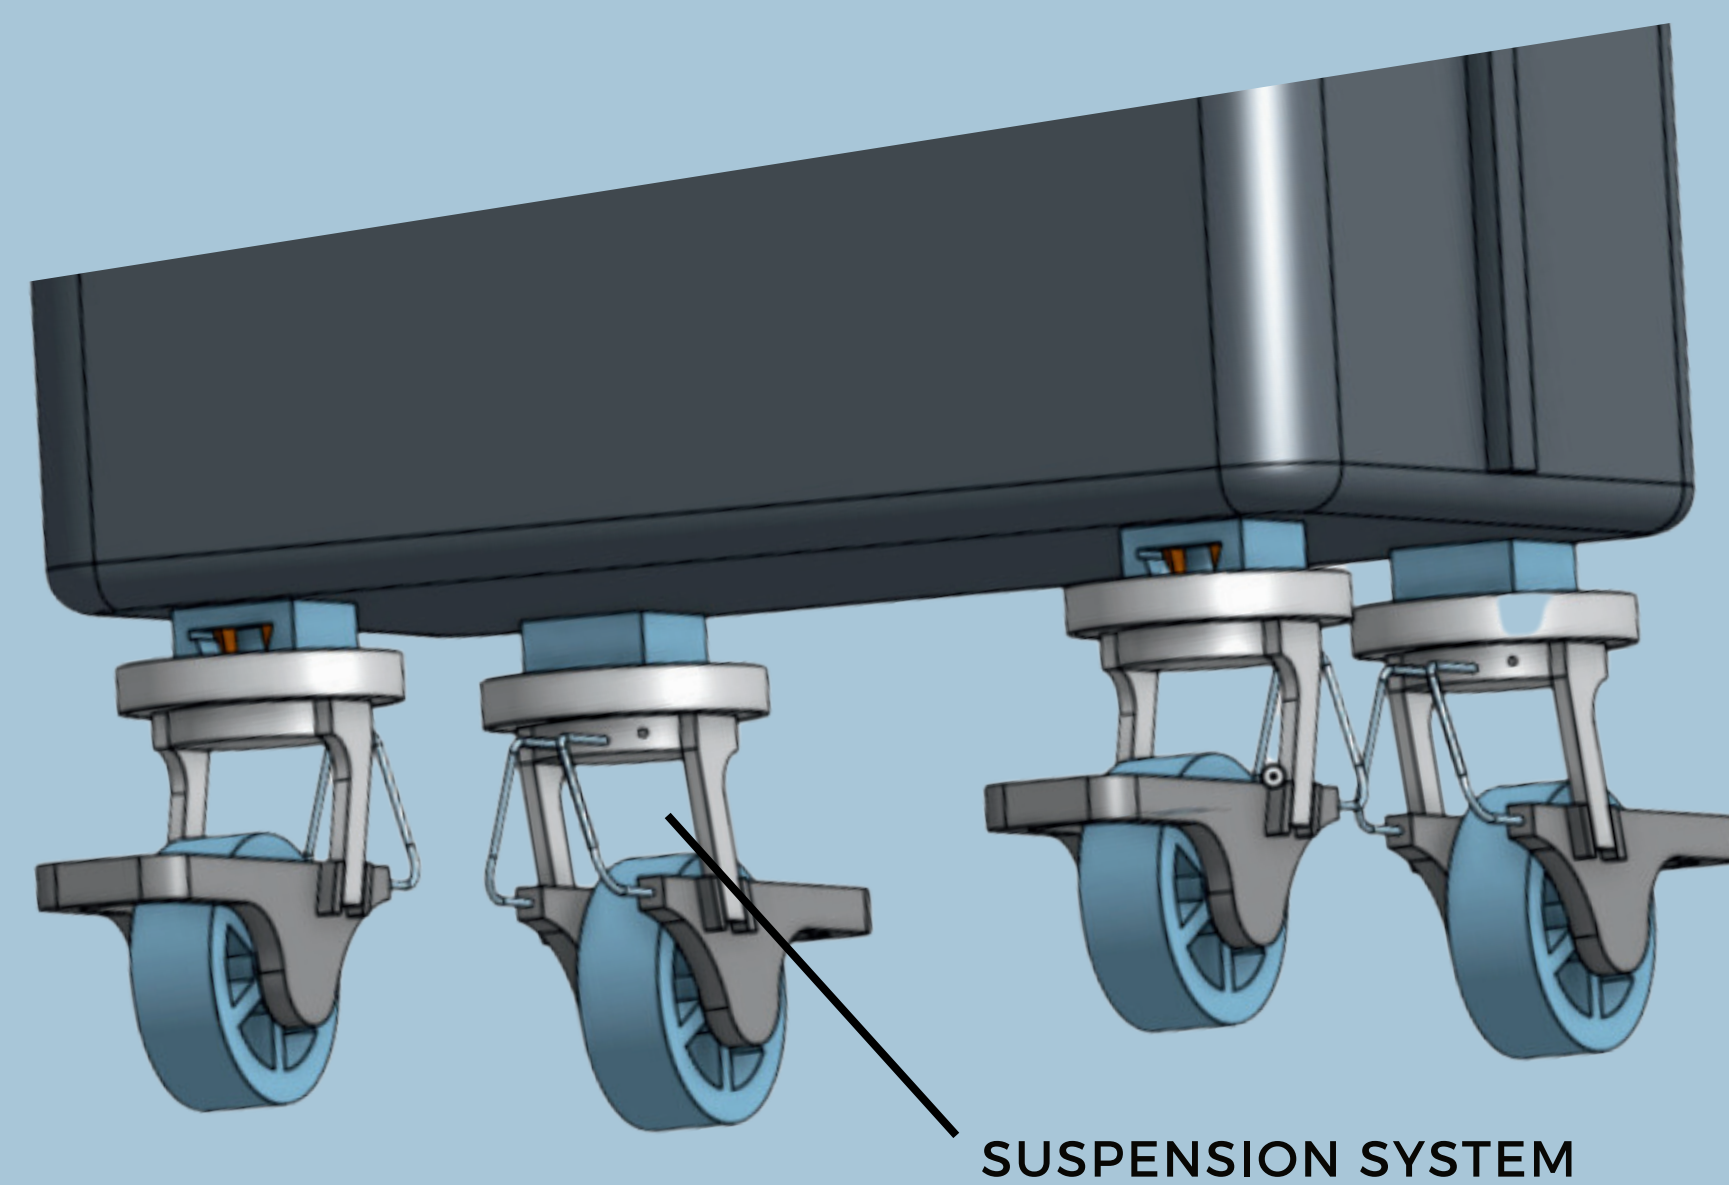

THE SMOOTH MOVER

TRANSFORMING TRAVEL, ONE WHEEL AT A TIME

AT ON THE GO CO., WE REDEFINE TRAVEL CONVENIENCE BY INTRODUCING THE CUTTING-EDGE SMOOTH MOVER. THIS INNOVATION CARRY-ON WHEEL DESIGN ENSURES EFFORTLESS TRANSPORT WHILE ABROAD. THROUGH DIFFERENT TYPES OF TERRAINS, TRAVELERS ARE PROMISED A SEAMLESS JOURNEY. DURABILITY, STYLE, AND VERSATILITY IN MIND, WE DESIGNED THE SMOOTH MOVER TO DELIVER A RELIABLE EXPERIENCE EVERY TIME.

TARGET MARKET:
56,200 TRAVELERS YEARLY

THREE YEAR PROJECTIONS:
\$2.55 MILLION REVENUE

15% MARKET SHARE W
LISENCEE

FEATURE	FUNCTION	BENEFIT
REMOVABLE WHEELS	REMOVE THE WHEELS	CUSTOMIZATION, OPTIMIZATION, REPLACEMENT
SUSPENSION SYSTEM	SUPPORT WEIGHT DISTRIBUTIONS, ABSORBS SHOCK AND VIBRATIONS	INCREASE COMFORT AND SAFTEY OF LUGGAGE AND PERSONAL ITEMS
360 CASTOR WHEELS	PROVIDE PRECISION STEERING AND ENHANCE STABILITY	REDUCE PHYSICAL STRAIN, SMOOTHER MOVEMENT IN DIFFERENT DIRECTIONS, FASTER TRANSPORTATION