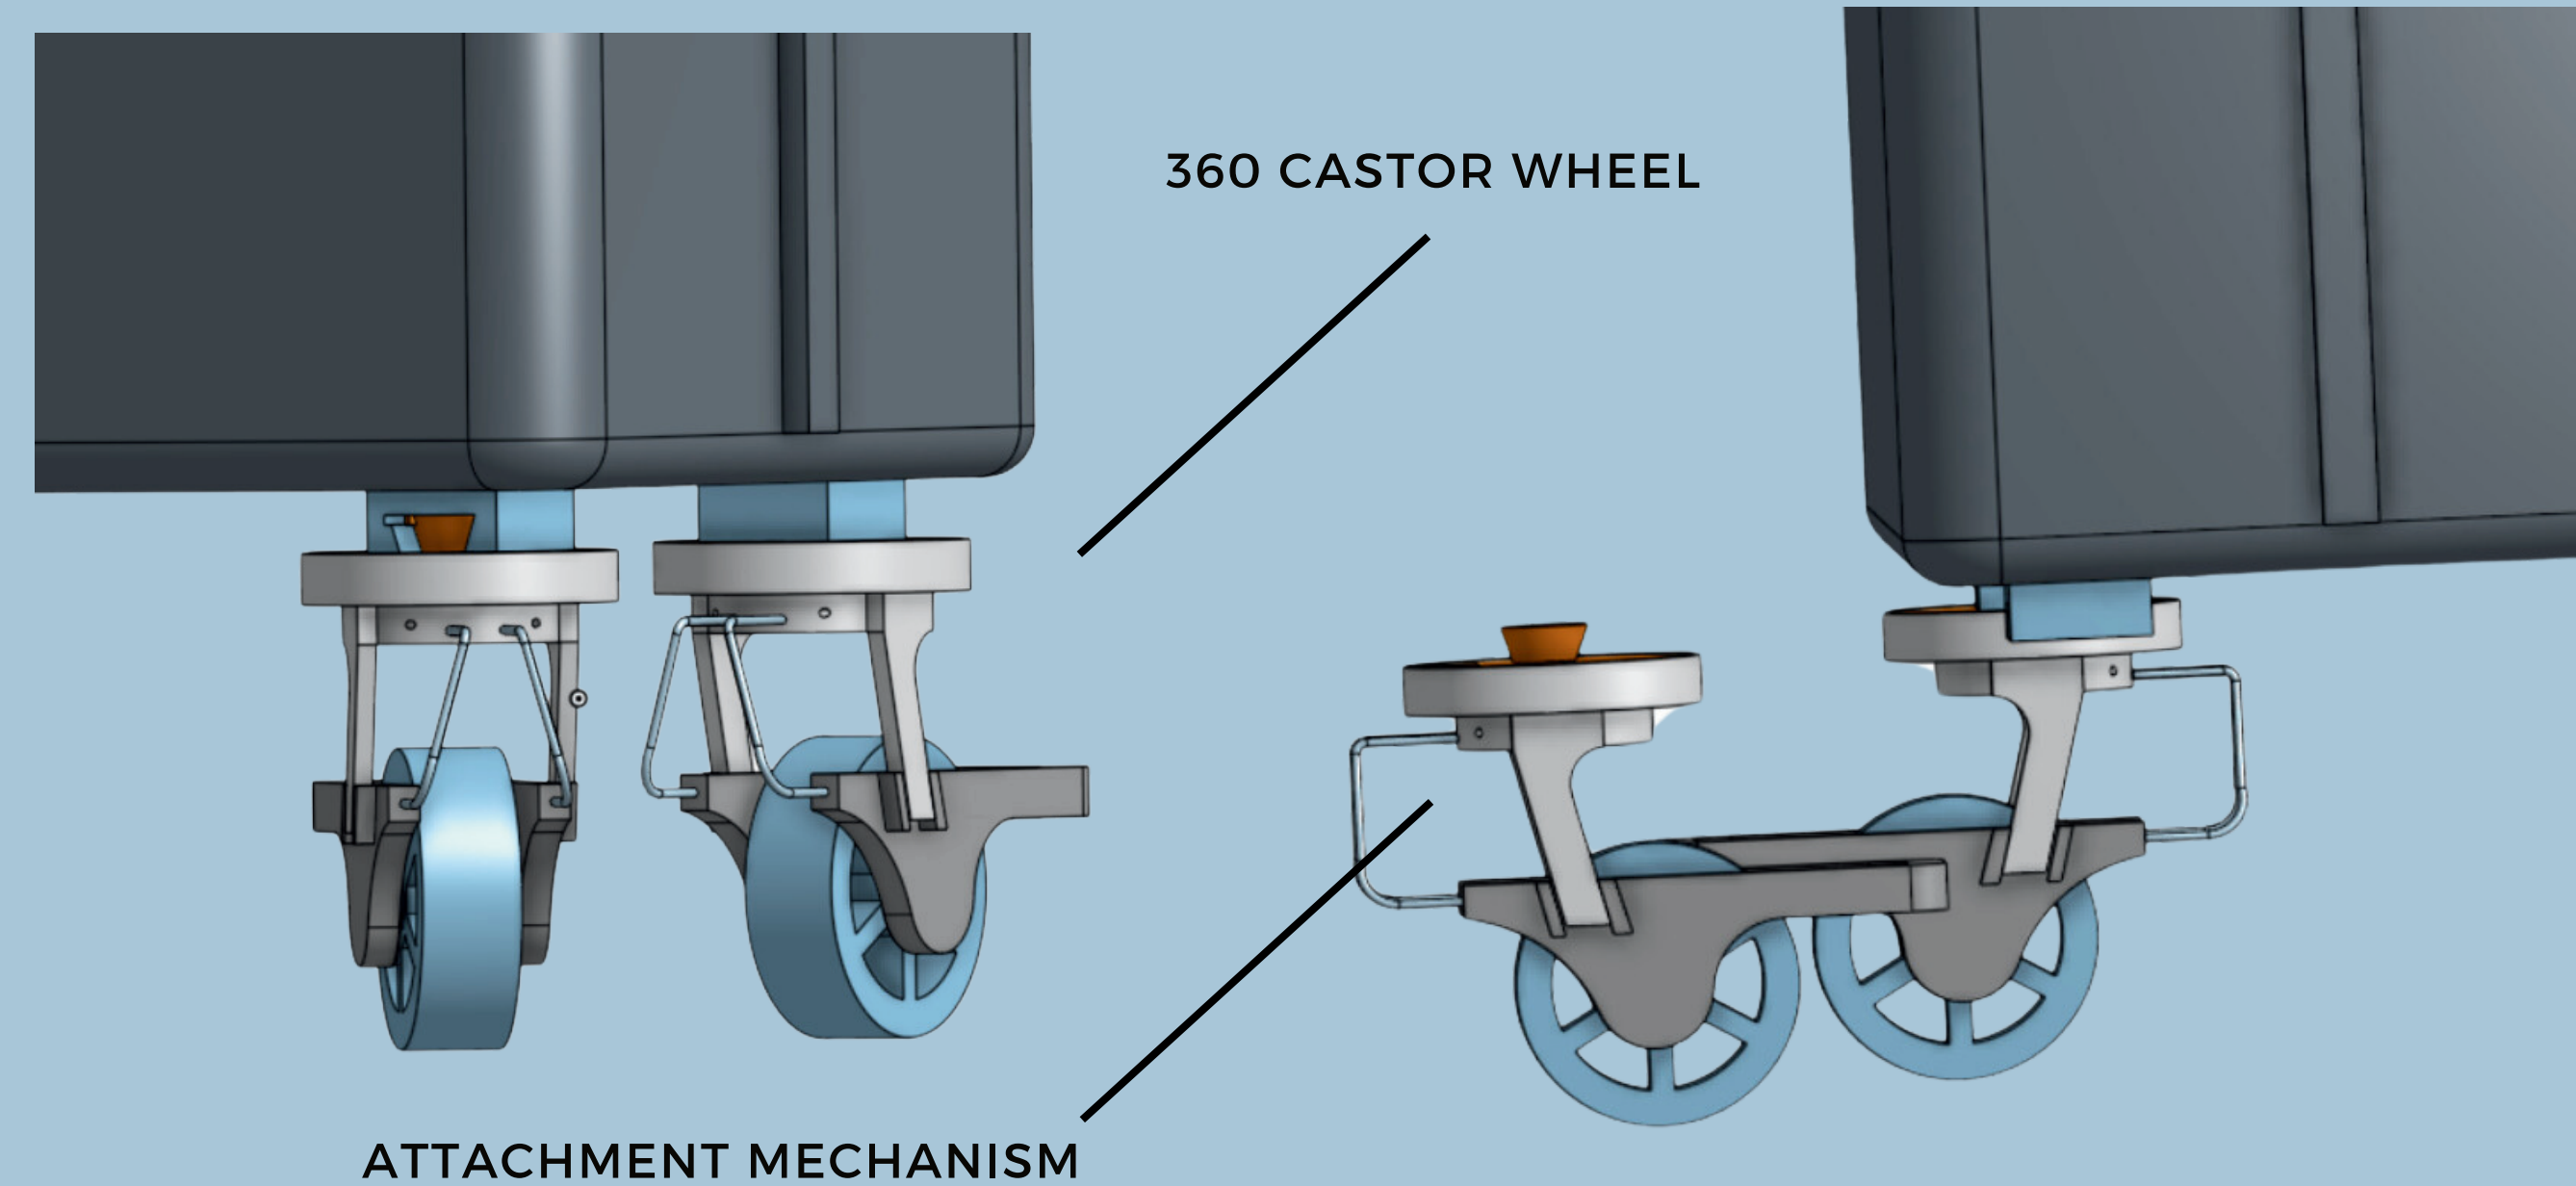

THE SMOOTH MOVER

TRANSFORMING TRAVEL, ONE WHEEL AT A TIME

AT ON THE GO CO., WE REDEFINE TRAVEL CONVENIENCE BY INTRODUCING THE CUTTING-EDGE SMOOTH MOVER. THIS INNOVATION CARRY-ON WHEEL DESIGN ENSURES EFFORTLESS TRANSPORT WHILE ABROAD. THROUGH DIFFERENT TYPES OF TERRAINS, TRAVELERS ARE PROMISED A SEAMLESS JOURNEY. DURABILITY, STYLE, AND VERSATILITY IN MIND, WE DESIGNED THE SMOOTH MOVER TO DELIVER A RELIABLE EXPERIENCE EVERY TIME.

TARGET MARKET:
56,200 TRAVELERS YEARLY

THREE YEAR PROJECTIONS:
\$2.55 MILLION REVENUE

15% MARKET SHARE W
LISENCEE

FEATURE	FUNCTION	BENEFIT
REMOVABLE WHEELS	REMOVE THE WHEELS	CUSTOMIZATION, OPTIMIZATION, REPLACEMENT
SUSPENSION SYSTEM	SUPPORT WEIGHT DISTRIBUTIONS, ABSORBS SHOCK AND VIBRATIONS	INCREASE COMFORT AND SAFTEY OF LUGGAGE AND PERSONAL ITEMS
360 CASTOR WHEELS	PROVIDE PRECISION STEERING AND ENHANCE STABILITY	REDUCE PHYSICAL STRAIN, SMOOTHER MOVEMENT IN DIFFERENT DIRECTIONS, FASTER TRANSPORTATION