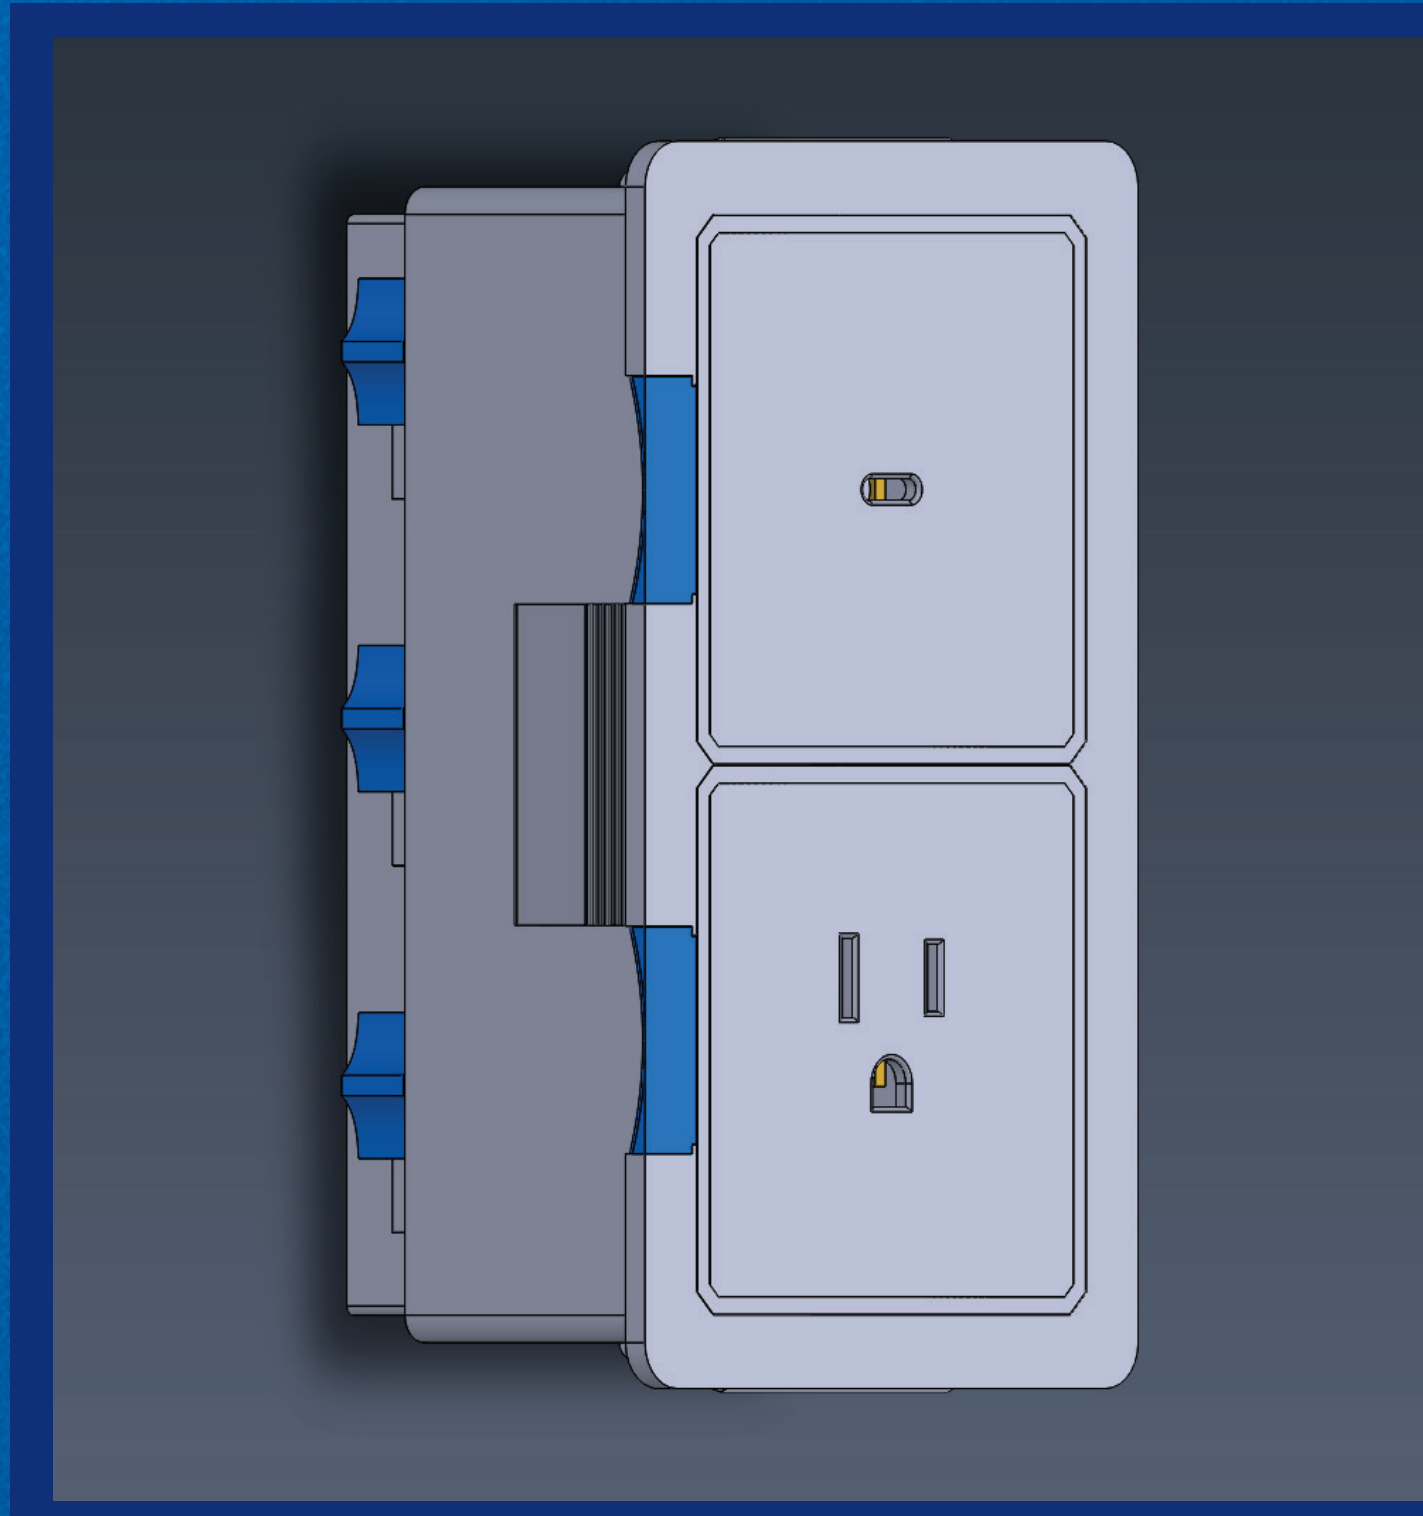

MODLET

ROOM COST: \$120.00

- INTERCHANGEABLE MODULES ALLOW FOR LIMITLESS CUSTOMIZABILITY FOR ALL YOUR POWER NEEDS.
- EVERY MODULE IS ABLE TO BE ROTATED IN 90-DEGREE INCREMENTS FOR FURTHER CUSTOMIZABILITY.
- THE VERSATILITY OF OUR MODULES INCLUDES USB-C PORTS, INTERNATIONAL UNIVERSAL OUTLETS, WIRED ETHERNET WI-FI, AND BATTERY PACKS.
- MODULES ADAPT TO FUTURE TECHNOLOGY, CONSISTENTLY MEETING INDUSTRY STANDARDS.
- OUR REVOLUTIONARY INSTALLATION SYSTEM USES CLIPS AND COMPLIANT MECHANISMS TO SECURELY LOCK THE OUTLET TO THE WALL, WITH OPTIONAL SCREW HOLES TO SECURE IT TO A STUD.
- THE BASEPLATE ALSO INCLUDES SLIDING LOCKS ON THE BACK THAT ALLOW YOU TO PLUG IN LIVE GROUND AND NEUTRAL WIRES TOOLLESSLY.
- WITH THE CURRENT TREND OF DEVICE MANUFACTURERS OMITTING CHARGER BLOCKS, OUR PRODUCT AIMS TO FILL THAT VOID.
- AS A 3D-PRINTED PRODUCT, IT ALLOWS US TO PRINT IN ANY DESIRED COLOR TO MATCH THE CONSUMER'S NEEDS.

STANDARD MODLET

MODULE POPPED OUT

BEHIND THE MODLET

THIRD YEAR REVENUE
\$2,396,519

SAM
11,577,387

AVERAGE NUMBER OF ROOMS
IN YEARLY HOME STARTS

SOM
289,435
2.5% CAPTURED

FEATURES	FUNCTIONS	BENEFITS
2.25" X 4.5"	SAME SIZING AS ORIGINAL	SIMPLE, SIMILAR, AND EASY TO UNDERSTAND
TOOLLESS INSTALLATION	BACK OF BOX USED AS TRACER FOR WALL CUT OUT	EASE OF USE AND TIME EFFICIENT
MODULAR RECEPTACLES	POWER ANY DEVICE ANYWHERE	CUSTOMIZABLE TO THE INDIVIDUAL NEEDS
TAMPER RESISTANT	CHILD FRIENDLY	STAY HEALTHY AND SAFE