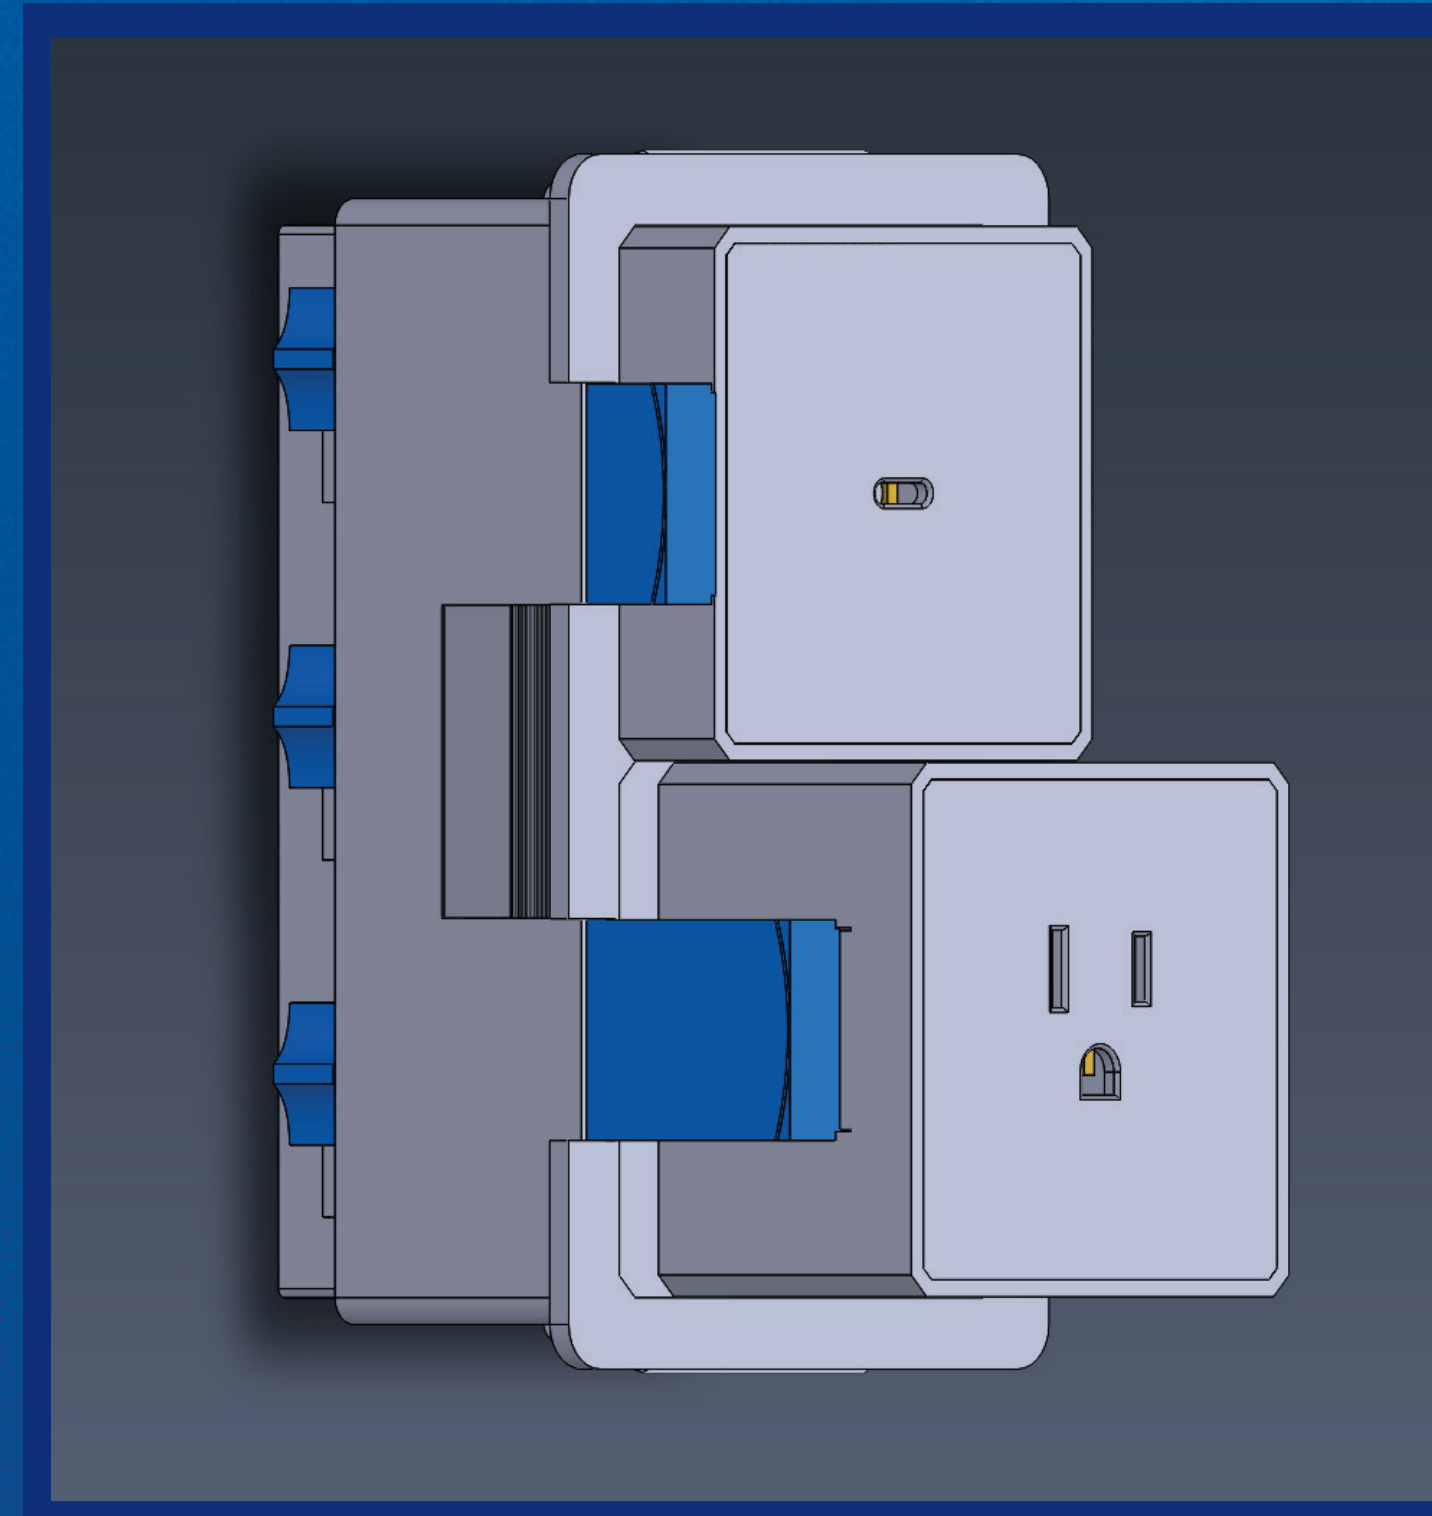

MODLET

ROOM COST: \$120.00

- INTERCHANGEABLE MODULES ALLOW FOR LIMITLESS CUSTOMIZABILITY FOR ALL YOUR POWER NEEDS.
- EVERY MODULE IS ABLE TO BE ROTATED IN 90-DEGREE INCREMENTS FOR FURTHER CUSTOMIZABILITY.
- THE VERSATILITY OF OUR MODULES INCLUDES USB-C PORTS, INTERNATIONAL UNIVERSAL OUTLETS, WIRED ETHERNET WI-FI, AND BATTERY PACKS.
- MODULES ADAPT TO FUTURE TECHNOLOGY, CONSISTENTLY MEETING INDUSTRY STANDARDS.
- OUR REVOLUTIONARY INSTALLATION SYSTEM USES CLIPS AND COMPLIANT MECHANISMS TO SECURELY LOCK THE OUTLET TO THE WALL, WITH OPTIONAL SCREW HOLES TO SECURE IT TO A STUD.
- THE BASEPLATE ALSO INCLUDES SLIDING LOCKS ON THE BACK THAT ALLOW YOU TO PLUG IN LIVE GROUND AND NEUTRAL WIRES TOOLLESSLY.
- WITH THE CURRENT TREND OF DEVICE MANUFACTURERS OMITTING CHARGER BLOCKS, OUR PRODUCT AIMS TO FILL THAT VOID.
- AS A 3D-PRINTED PRODUCT, IT ALLOWS US TO PRINT IN ANY DESIRED COLOR TO MATCH THE CONSUMER'S NEEDS.

STANDARD MODLET

MODULE POPPED OUT

BEHIND THE MODLET

THIRD YEAR REVENUE
\$2,396,519

SAM
11,577,387

AVERAGE NUMBER OF ROOMS
IN YEARLY HOME STARTS

SOM
289,435
2.5% CAPTURED

FEATURES	FUNCTIONS	BENEFITS
2.25" X 4.5"	SAME SIZING AS ORIGINAL	SIMPLE, SIMILAR, AND EASY TO UNDERSTAND
TOOLLESS INSTALLATION	BACK OF BOX USED AS TRACER FOR WALL CUT OUT	EASE OF USE AND TIME EFFICIENT
MODULAR RECEPTACLES	POWER ANY DEVICE ANYWHERE	CUSTOMIZABLE TO THE INDIVIDUAL NEEDS
TAMPER RESISTANT	CHILD FRIENDLY	STAY HEALTHY AND SAFE