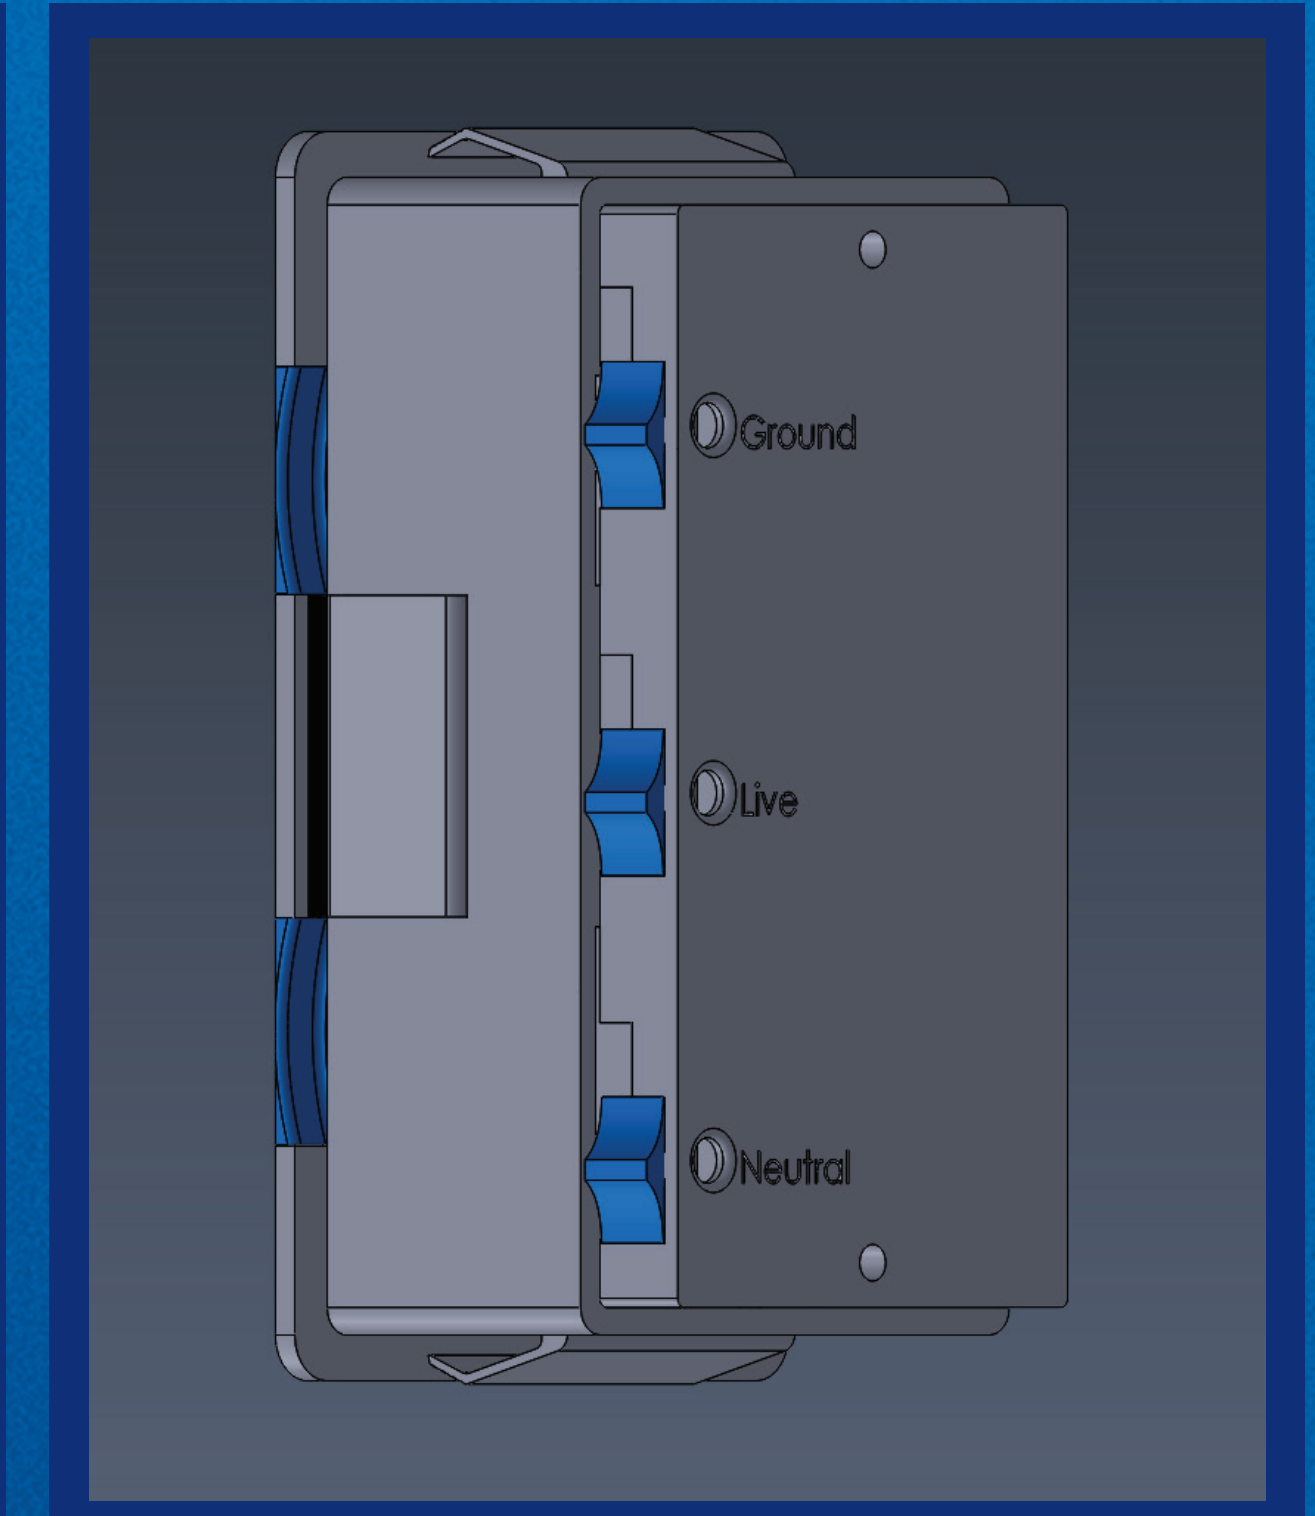

MODLET

ROOM COST: \$120.00

- INTERCHANGEABLE MODULES ALLOW FOR LIMITLESS CUSTOMIZABILITY FOR ALL YOUR POWER NEEDS.
- EVERY MODULE IS ABLE TO BE ROTATED IN 90-DEGREE INCREMENTS FOR FURTHER CUSTOMIZABILITY.
- THE VERSATILITY OF OUR MODULES INCLUDES USB-C PORTS, INTERNATIONAL UNIVERSAL OUTLETS, WIRED ETHERNET WI-FI, AND BATTERY PACKS.
- MODULES ADAPT TO FUTURE TECHNOLOGY, CONSISTENTLY MEETING INDUSTRY STANDARDS.
- OUR REVOLUTIONARY INSTALLATION SYSTEM USES CLIPS AND COMPLIANT MECHANISMS TO SECURELY LOCK THE OUTLET TO THE WALL, WITH OPTIONAL SCREW HOLES TO SECURE IT TO A STUD.
- THE BASEPLATE ALSO INCLUDES SLIDING LOCKS ON THE BACK THAT ALLOW YOU TO PLUG IN LIVE GROUND AND NEUTRAL WIRES TOOLLESSLY.
- WITH THE CURRENT TREND OF DEVICE MANUFACTURERS OMITTING CHARGER BLOCKS, OUR PRODUCT AIMS TO FILL THAT VOID.
- AS A 3D-PRINTED PRODUCT, IT ALLOWS US TO PRINT IN ANY DESIRED COLOR TO MATCH THE CONSUMER'S NEEDS.

STANDARD MODLET

MODULE POPPED OUT

BEHIND THE MODLET

THIRD YEAR REVENUE
\$2,396,519

SAM
11,577,387

AVERAGE NUMBER OF ROOMS
IN YEARLY HOME STARTS

SOM
289,435
2.5% CAPTURED

FEATURES	FUNCTIONS	BENEFITS
2.25" X 4.5"	SAME SIZING AS ORIGINAL	SIMPLE, SIMILAR, AND EASY TO UNDERSTAND
TOOLLESS INSTALLATION	BACK OF BOX USED AS TRACER FOR WALL CUT OUT	EASE OF USE AND TIME EFFICIENT
MODULAR RECEPTACLES	POWER ANY DEVICE ANYWHERE	CUSTOMIZABLE TO THE INDIVIDUAL NEEDS
TAMPER RESISTANT	CHILD FRIENDLY	STAY HEALTHY AND SAFE