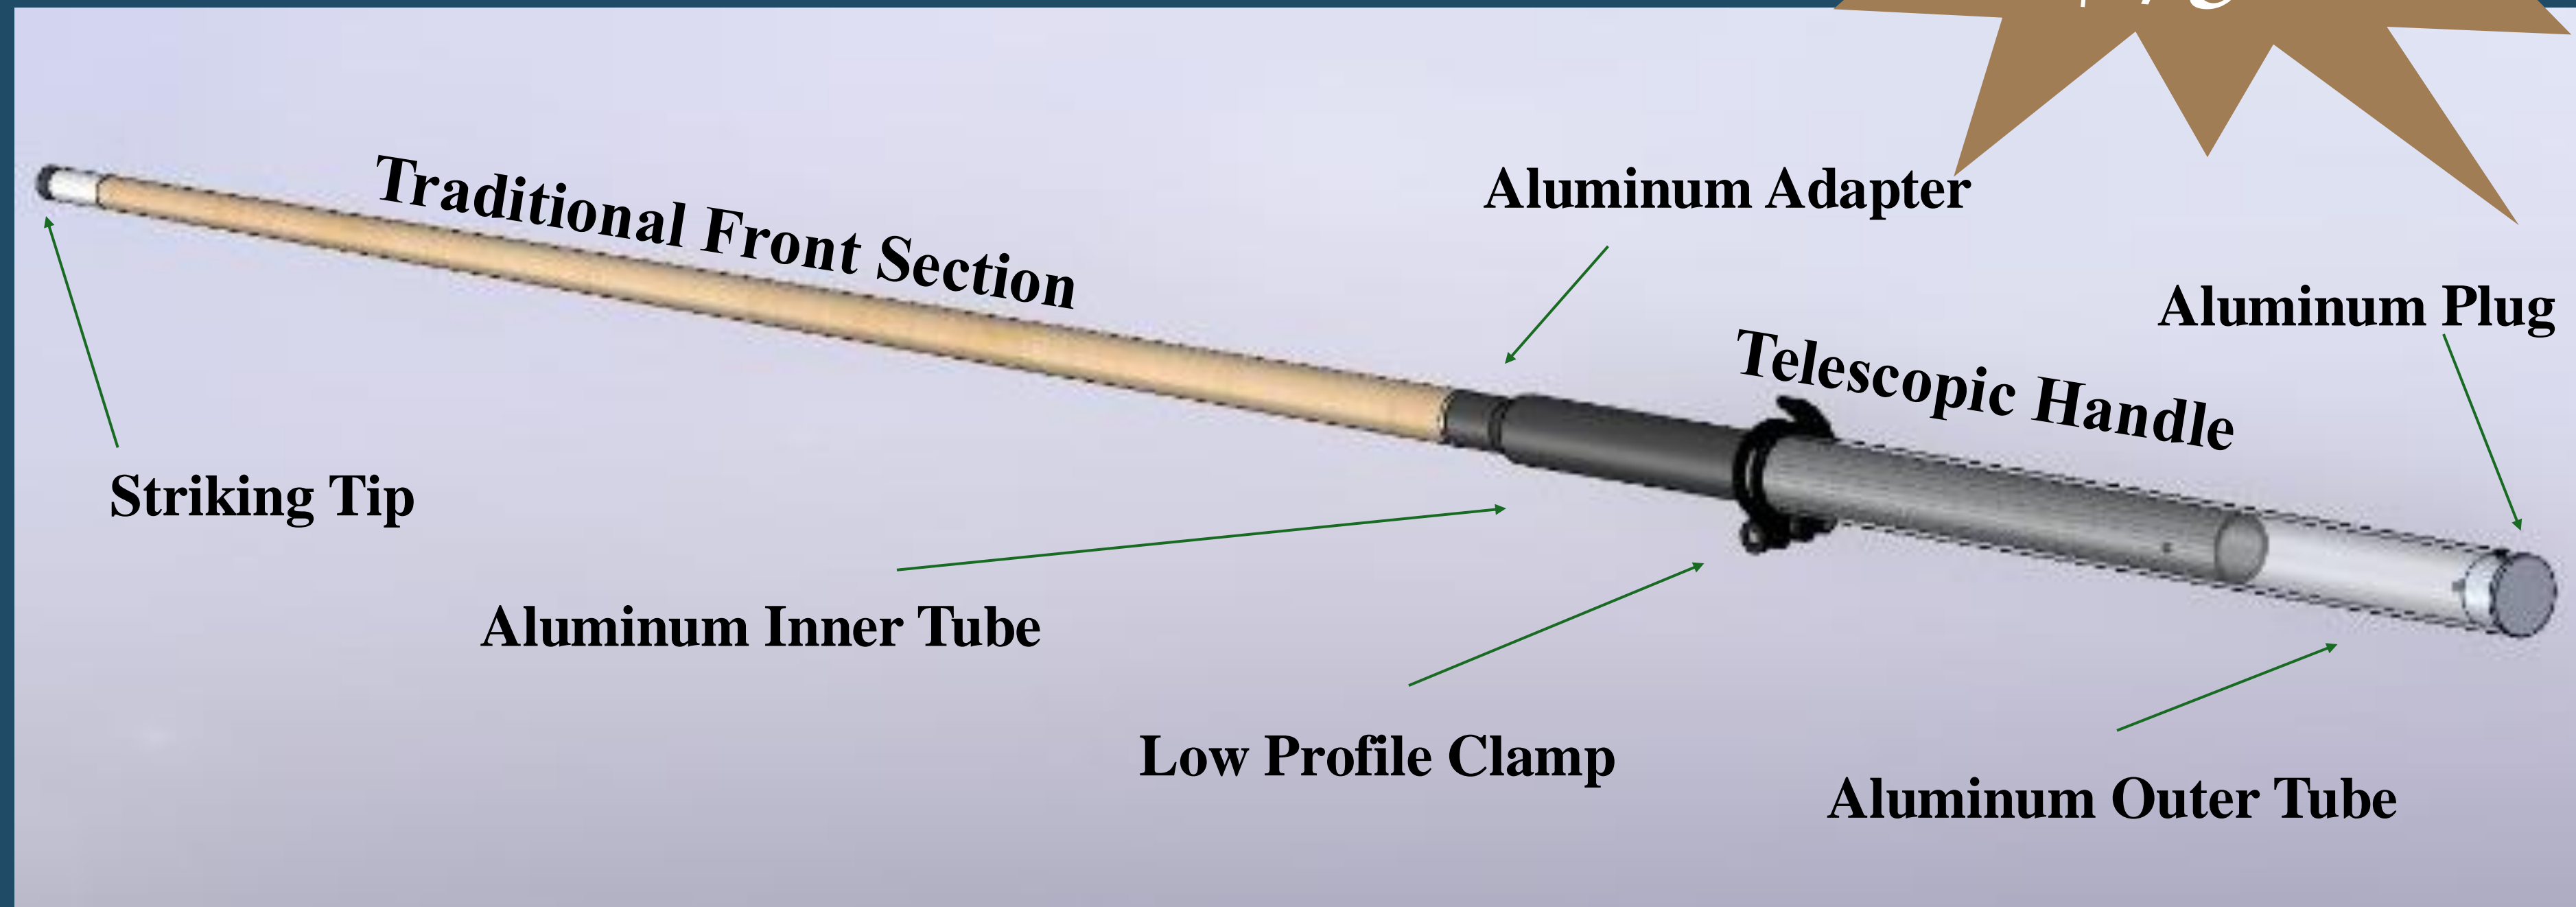

TELECUE

Clamp-Flex: High-performance materials and clamp technology provide a **versatile** and **adjustable** pool cue suited for different game styles, play areas, and specific shots.

Feature	Function	Benefit
Adjustable Length	46" Minimum Length 60" Maximum Length	Allows user to quickly adjust length of cue as needed
Lever Clamp	Secures the cue's length	- Quick and efficient fastening - Swift adjustability at any time without interference with hands
Traditional Front Section	Makes contact with cue ball	- Interchangeable front end - Preserves orthodox feel on front hand
Comparable Weight	- Our cue weighs 22.7oz - Traditional cues weigh 17-21oz	Comparable weight to a traditional Pool Cue

SAM: 27 Million Households with basements

SOM: 1.3 Million Households (5%)

MSRP:
$75

Expected Revenue after 3 years: $4,500,000