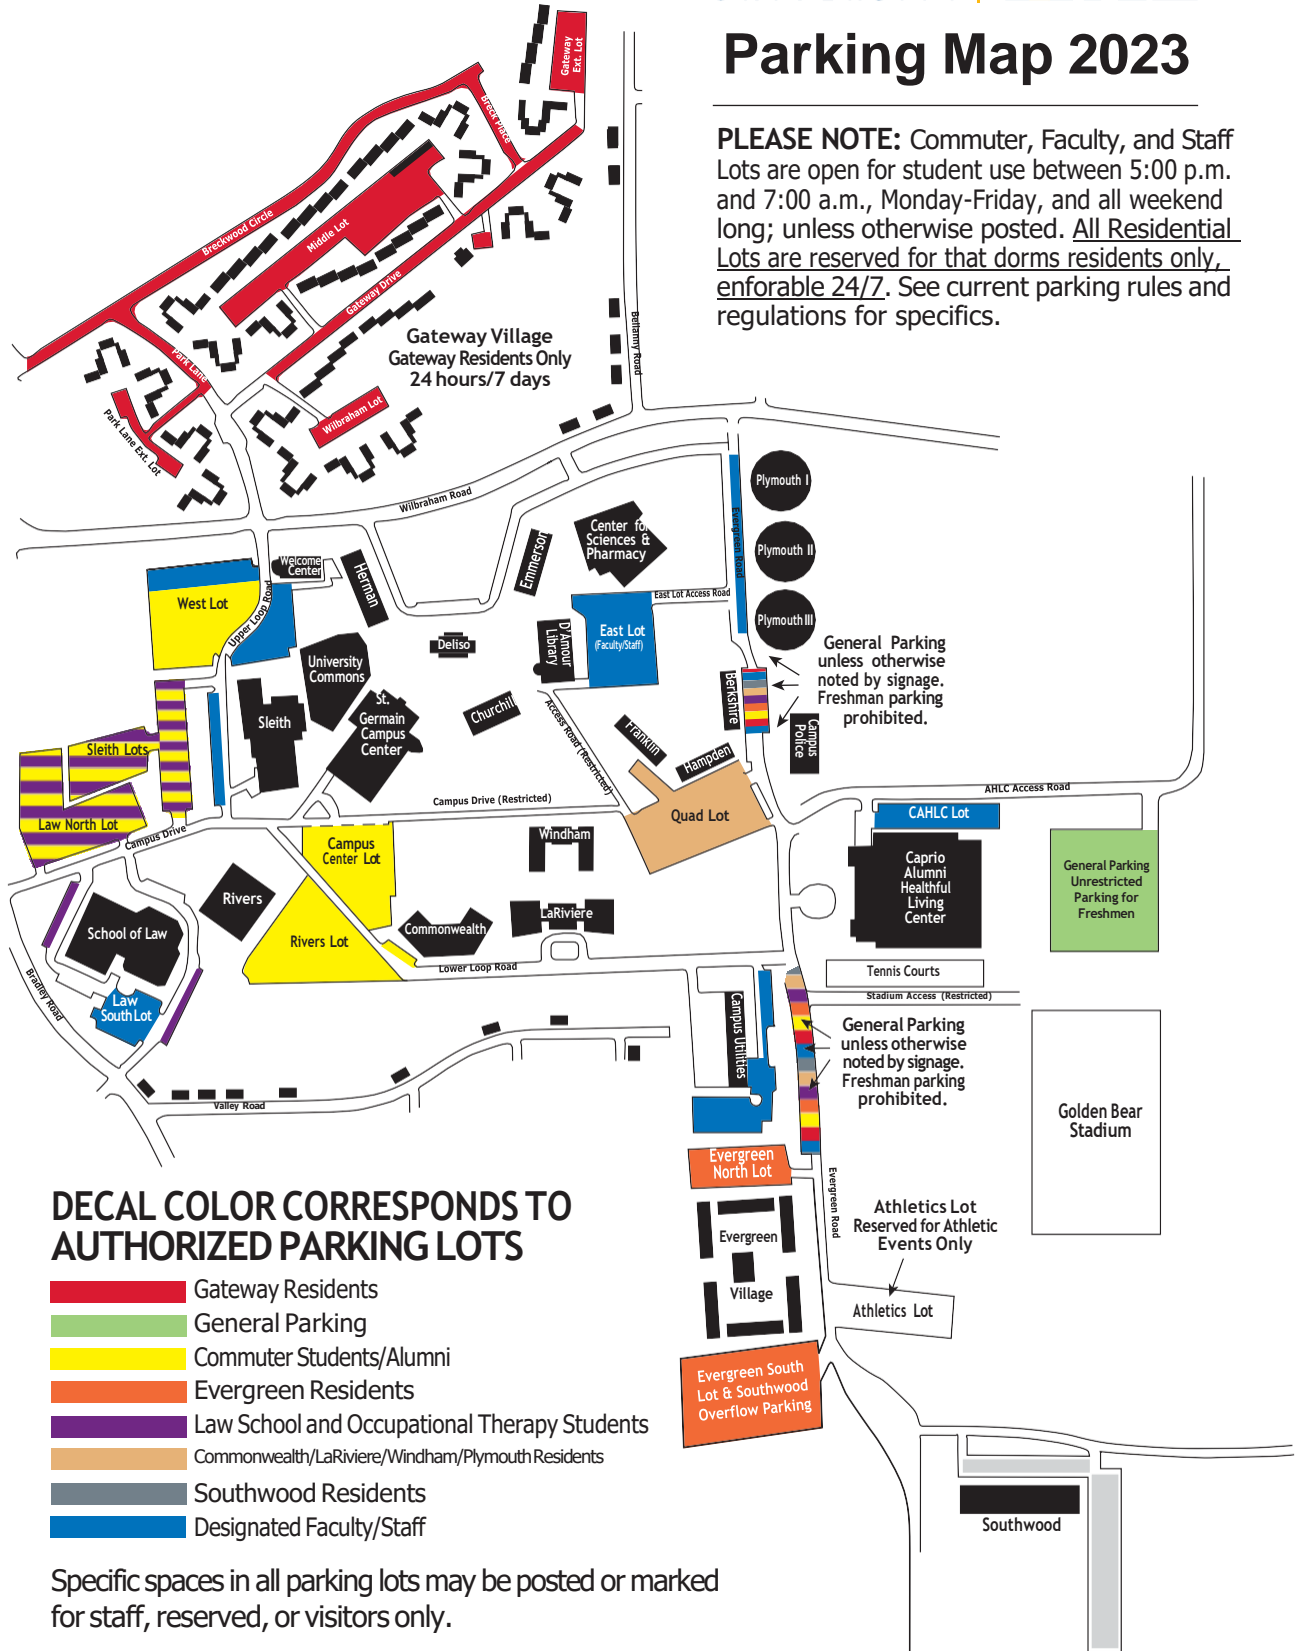

Parking Map 2023

PLEASE NOTE: Commuter, Faculty, and Staff Lots are open for student use between 5:00 p.m. and 7:00 a.m., Monday-Friday, and all weekend long; unless otherwise posted. All Residential Lots are reserved for that dorms residents only, enforceable 24/7. See current parking rules and regulations for specifics.

DECAL COLOR CORRESPONDS TO AUTHORIZED PARKING LOTS

- Gateway Residents
- General Parking
- Commuter Students/Alumni
- Evergreen Residents
- Law School and Occupational Therapy Students
- Commonwealth/LaRiviere/Windham/Plymouth Residents
- Southwood Residents
- Designated Faculty/Staff

Specific spaces in all parking lots may be posted or marked for staff, reserved, or visitors only.

For more information, please contact the University Police and consult the parking rules and regulations.
413-782-1300 or wne.edu/public-safety