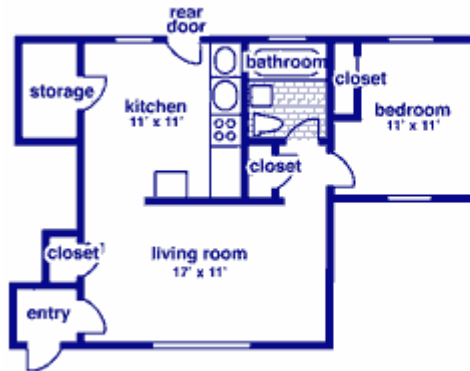

Room Selection

Office of Residence Life

413-782-1317

Evergreen Village

Apartments with a downstairs bedroom:

102	402
104	404
105	405
202	502
203	504
205	505
302	602
303	603
305	

Apartments with all bedrooms upstairs:

101	401
103	403
201	406
204	501
206	503
301	506
304	601
306	604

Southwood Hall

Southwood Singles:

101	301
102	302
109	309
110	310
201	401
202	402
209	410
210	409

Southwood Doubles:

103	207	308
107	208	403
108	303	404
203	304	405
204	305	406
205	306	407
206	307	408

Gateway Village

Gateway Efficiency

2 People

- 1 Bathroom
- 2 Closets
- Kitchen
- Living Room

Gateway One Bedroom:

2 People

- 1 Bedroom
- 1 Bathroom
- 3 Closets
- Kitchen
- Living Room

Gateway Two Bedroom:

4 People

- 2 Bedrooms
- 1 Bathroom
- 4 Closets
- Kitchen
- Living Room

Gateway Three Bedroom:

6 People

- 3 Bedrooms
- 2 Bathrooms
- 3 Closets
- 1 Study Room
- Kitchen
- Living Room