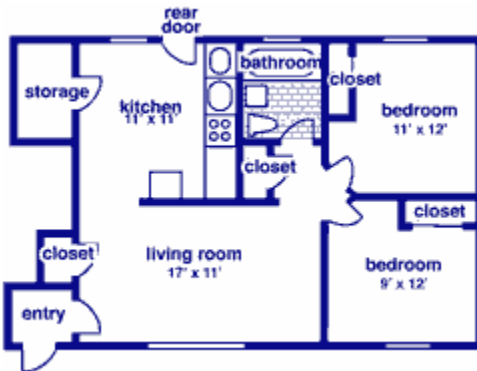

Room Selection

Office of Residence Life

413-782-1317

Evergreen Village

Apartments with a downstairs bedroom:

102	402
104	404
105	405
202	502
203	504
205	505
302	602
303	603
305	

Apartments with all bedrooms upstairs:

101	401
103	403
201	406
204	501
206	503
301	506
304	601
306	604

Southwood Hall

Southwood Singles:

101	301
102	302
109	309
110	310
201	401
202	402
209	410
210	409

Southwood Doubles:

103	207	308
107	208	403
108	303	404
203	304	405
204	305	406
205	306	407
206	307	408

Gateway Village

Gateway Efficiency

2 People

- 1 Bathroom
- 2 Closets
- Kitchen
- Living Room

Gateway One Bedroom:

2 People

- 1 Bedroom
- 1 Bathroom
- 3 Closets
- Kitchen
- Living Room

Gateway Two Bedroom:

4 People

- 2 Bedrooms
- 1 Bathroom
- 4 Closets
- Kitchen
- Living Room

Gateway Three Bedroom:

6 People

- 3 Bedrooms
- 2 Bathrooms
- 3 Closets
- 1 Study Room
- Kitchen
- Living Room